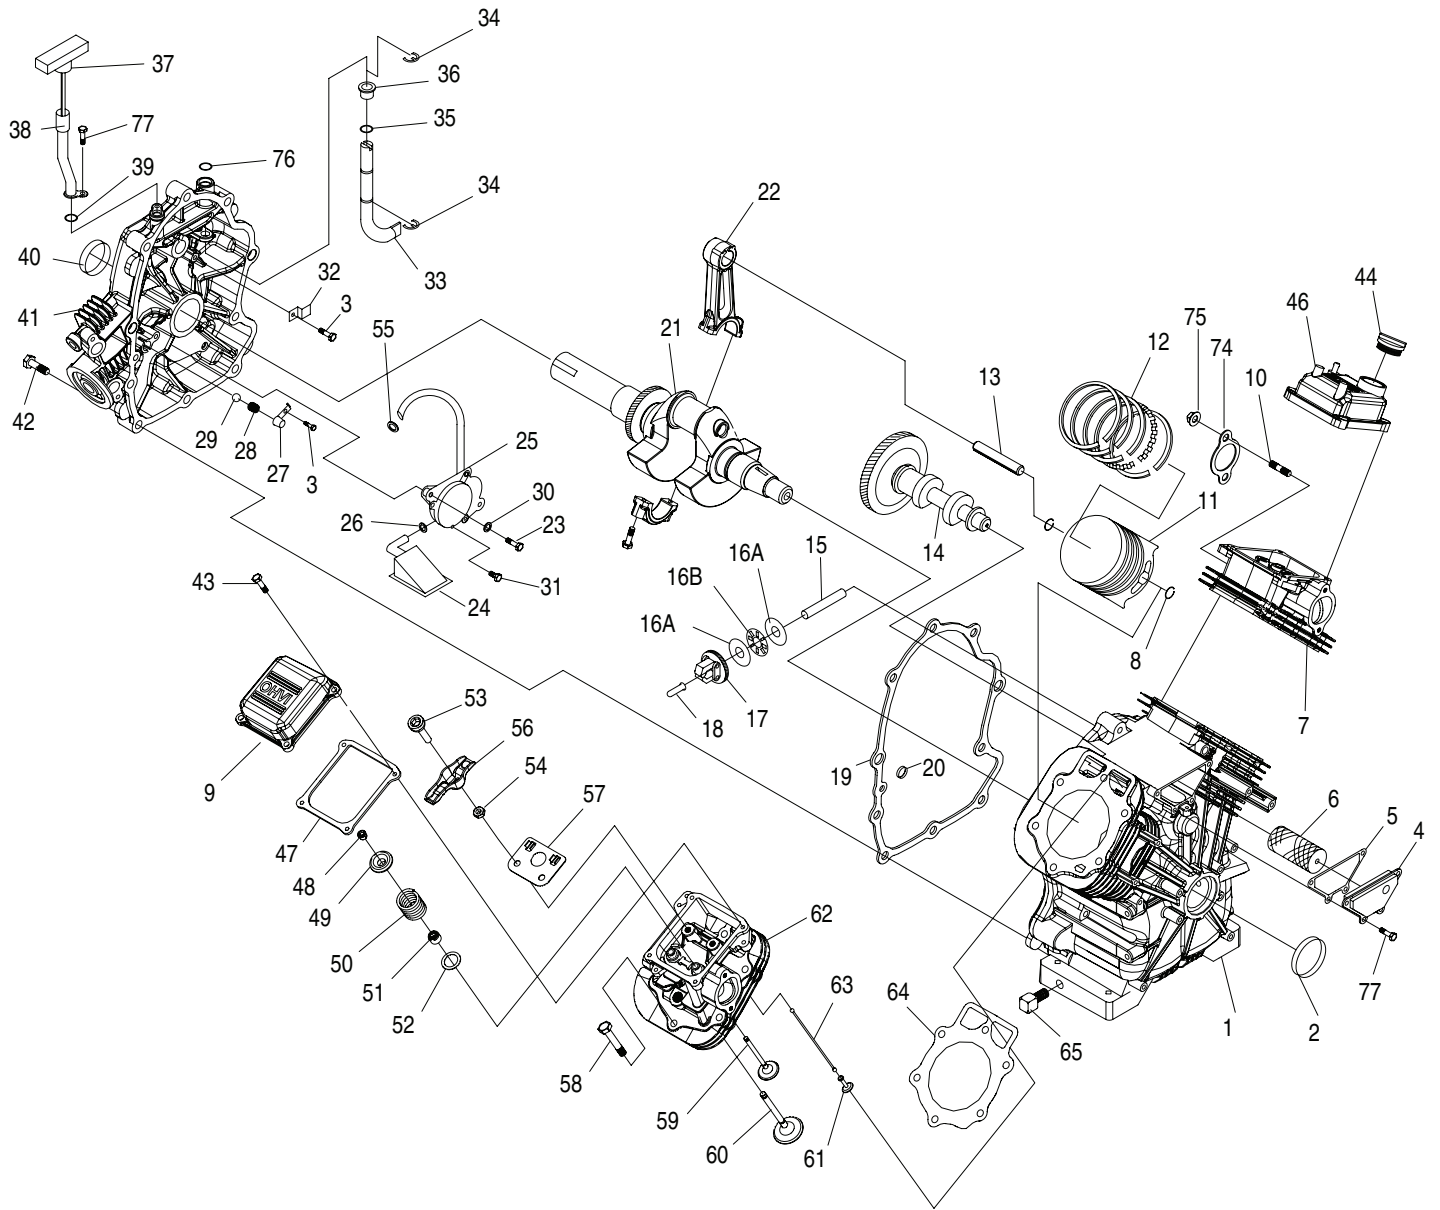

GENERAC[®]

POWER SYSTEMS, INC.

GTH990

Engine Parts Manual

Model: 005055-1

ITEM	PART NO.	QTY.	DESCRIPTION	ITEM	PART NO.	QTY.	DESCRIPTION
1	0C57290SRV	1	ASSEMBLY, CRANKCASE HOUSING WITH SLEEVE	38	0C5305	1	TUBE, DIPSTICK
2	0E9843	1	SEAL, 38 I.D. CRANKSHAFT FLYWHEEL SIDE	39	0C3027	1	O-RING, OIL CLR 3/8 X 1/2
3	090388	3	SCREW, HHTT M6-1.0 X 12 YC	40	0E9842	1	SEAL, 42 I.D. CRANKSHAFT PTO SIDE
4	0C5372	1	ASSEMBLY, BREATHER	41	0C5731	1	ASSEMBLY, HOUSING COVER WITH SLEEVE
5	0C3005	1	GASKET, BREATHER COVER	42	0C3006	10	SCREW, HHFC M10-1.5 X 55
6	0E3372B	1	SEPARATOR, OIL BREATHER	43	080318	8	SCREW HHFC M6-1.0 X 25
7	0D8067A	1	ASSEMBLY, HEAD #1 G&S	44	0930640SRV	1	ASSEMBLY, OIL FILL CAP
8	071983	4	RETAINER, PISTON PIN 20	46	0D5269	1	ROCKER, COVER WITH OIL FILL
9	0C2981C	1	ROCKER, COVER W/BARB FITTING	47	0C2979	2	GASKET, VALVE COVER
10	045761A	4	STUD M8-1.25/10MM X 30 G5 ZINC	48	086515	8	KEEPER, VALVE SPRING
11	0E2950	2	PISTON, HC	49	0D2274	4	RETAINER, VALVE SPRING
12	0215330SRV	2	SET, PISTON RING 90MM	50	0D3867	4	SPRING, VALVE
13	0E1466	2	PIN PISTON D20	51	078672	2	SEAL, VALVE STEM D7
14	0D4041	1	ASSEMBLY, CAMSHAFT & GEAR	52	0C5371	4	WASHER, VALVE SPRING
15	0C2983	1	SHAFT, GOVERNOR	53	072694	4	STUD, ROCKER ARM PIVOT
16A	0C2985A	2	ROLLER BEARING, GOVERNOR PLATE	54	0D3998	4	NUT HEX M8-1.0 G8 YEL CHR
16B	0C2985B	1	ROLLER BEARING, GOVERNOR	55	0C3027	2	O-RING, 3/8" X 1/2"
17	0D4042	1	ASSEMBLY, GOVERNOR GEAR	56	0D5313	4	ROCKER ARM
18	0A7811	1	SPOOL, GOVERNOR MACHINED	57	0D6024	2	PLATE, PUSH ROD GUIDE
19	0C2977	1	GASKET, CRANK CASE	58	0C2976	12	SCREW HHFC M8-1.25 X 65
20	0C5943	1	SEAL, OIL PASSAGE	59	086516	2	VALVE, EXHAUST
21	0E4357C	1	ASSEMBLY, CRANKSHAFT HORIZ L & G	60	0C2229	2	VALVE, INTAKE
22	0E3223	2	CONNECTING ROD	61	083897	4	TAPPET, SOLID
23	0D2157	2	SCREW, SHC M6-1.0 X 50 G8.8	62	0D8067B	1	ASSEMBLY, HEAD #2 G&S
24	0E6098	1	SCREEN, OIL PICKUP	63	0D9853D	4	PUSHROD, 147
25	0D4123A	1	ASSEMBLY, OIL PUMP	64	0C2978	2	GASKET, HEAD
26	0E8152	1	O-RING .49 X .07 THICK	65	0D4788	2	PLUG, STD PIPE 3/8
27	0C3011	2	COVER, OIL RELIEF	66	0D40100ESV	1	KIT GASKET
28	0C3009	2	SPRING, OIL RELIEF	67	0E29500SRV	1	KIT PISTON & RINGS
29	0C3010	2	BALL, 1/2D OIL RELIEF	68	0D40120ESV	1	KIT BREATHER ASSEMBLY
30	093873	2	WASHER, LOCK M6 RIBBED	69	0D40130SRV	1	KIT GOVERNOR ASSEMBLY
31	0F5458	1	SCREW, PLASTITE HI-LOW #10	70	0D8675ASRV	1	KIT HEAD ASSEMBLY CYLINDER 1
32	0C5998	1	CLAMP, OIL TUBE	71	0D8675BSRV	1	KIT HEAD ASSEMBLY CYLINDER 2
33	0D1667	1	ARM, GOVERNOR	72	0D40150SRV	1	KIT OIL RELIEF
34	0C2991	2	E-RING, GOVERNOR ARM	73	0D40160SRV	1	KIT GEAR COVER
35	0C2988	1	THRUST WASHER, GOVERNOR	74	0C4138	2	GASKET, EXHAUST PORT
36	0C2992	1	BUSHING, GOVERNOR LOWER	75	0F0462	4	NUT, HEX W/TOOTH WSHR M8-1.25
37	0F2664C	1	ASSEMBLY, DIPSTICK WITH HANDLE	76	0C2993	1	SEAL, GOVERNOR SHAFT
				77	0D6147	5	SCREW, HHFC M6-1.0 X 10